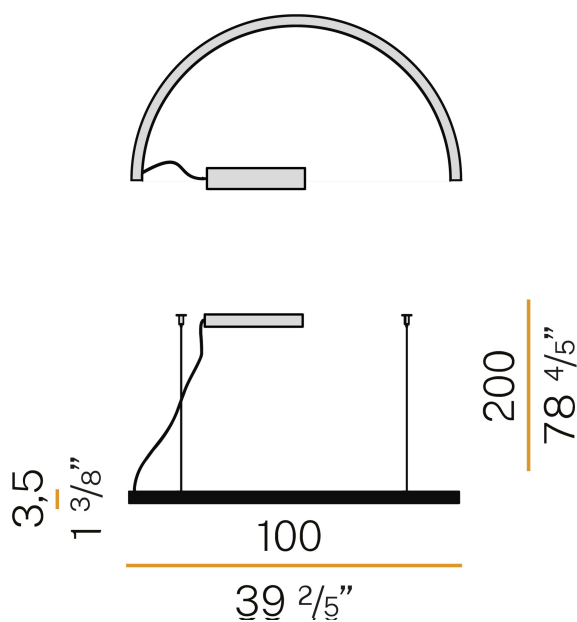

PANZERI

Brooklyn Round

220-240V AC dimmable (DALI/Push DIM)

L23101.180.0402

● white

Data sheet

CODE	L23101.180.0402
SYSTEM POWER CONSUMPTION	29W
EFFICACY	51.14lm/W
LIGHT SOURCE	LED
LIGHT SOURCE LIFETIME	L80 (B20) 80.000h
COLOUR TEMPERATURE	3000K Ra>90
LIGHT DISTRIBUTION	diffused
POWER SUPPLY	220-240V AC
FREQUENCY	50/60Hz
ELECTRICAL CONFIGURATION	dimmable (DALI/Push DIM)
DRIVER	integrated included
NOMINAL LUMINOUS FLUX	3420lm
LUMEN OUTPUT	1483lm
EFFICIENCY	43.4%
WEIGHT	1,89 Kg
PROTECTION DEGREE	IP40
COLOUR TOLLERANCES	SDCM 3
GLOW WIRE TEST PERFORMANCE	850°
PACKING DIMENSIONS	12,0 x 110,0 x 55,0 cm

Suspension lighting fixture for interiors, with direct light emission. Banded extruded aluminium structure in white, black or mat brass polyacrylic paint. Extruded polycarbonate diffuser with opaline finish. Galvanized sheet metal end caps in polyacrylic paint. Suspension kit with griplocks and 2m (78,7") long steel cables. 2,2m (86,6") long power cable in transparent PVC. Power canopy with pickled sheet metal ceiling bracket and covering in white polyacrylic paint.

Technical drawing

Polar diagram

PANZERI

Brooklyn Round

Accessories / power supply

XM150/24 DIM

LED driver, 150W 24V DC, DALI/Push DIM dimmable.

XM60/24 DIM